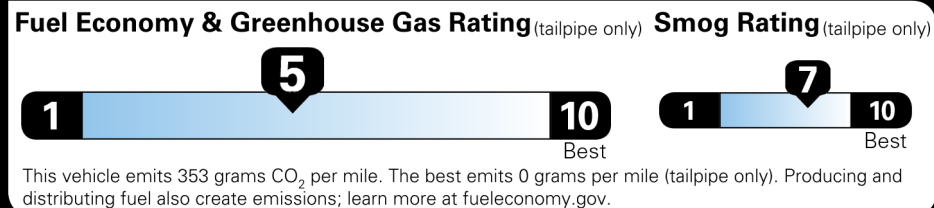

Not Original - Copy

Created on 2023-10-06 10:22:41 (UTC)

EPA DOT Fuel Economy and Environment

Gasoline Vehicle

You spend \$3,250
 more in fuel costs over 5 years compared to the average new vehicle.

Annual fuel cost \$2,600