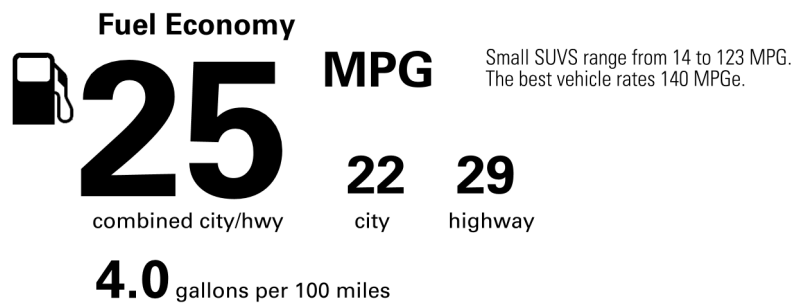

Not Original - Copy

Created on 2023-10-06 10:22:41 (UTC)

EPA DOT Fuel Economy and Environment

Gasoline Vehicle

You spend \$3,250
 more in fuel costs over 5 years compared to the average new vehicle.

Annual fuel cost \$2,600