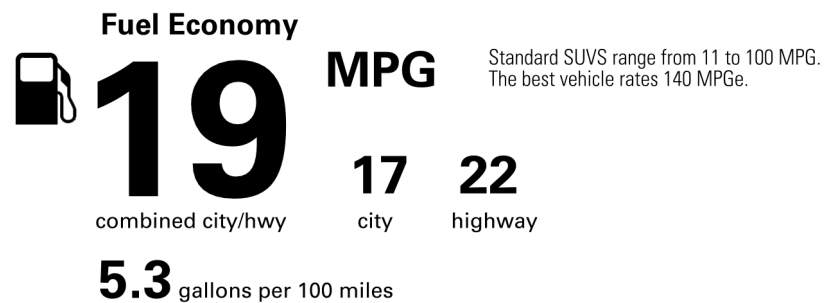

STANDARD EQUIPMENT UNLESS REPLACED BY INSTALLED OPTIONS

LX 600 Luxury 4WD

Mechanical & Performance

- * 3.4L V6 Twin Turbo Engine with 409 HP
- * 10-Speed Automatic Transmission
- * 8,000-lb Towing Capacity with Integrated Tow Hitch
- * Crawl Control with Turn Assist
- * Active Height Control
- * Multi-Terrain Select
- * Adaptive Variable Suspension

See Lexus.com/LX for more details.

INSTALLED OPTIONS
 BASE MANUFACTURER'S SUGGESTED RETAIL PRICE

- ** Appearance Package: **1,295.00**
 Matte Gray Grille; Dark Gray Roof Rails; Black Door Handles and Outside Mirrors; Black Chrome Window and Bumper Trim
- ** Premium Paint **500.00**
- ** Rear Seat Entertainment System **2,705.00**
- ** Key Gloves **25.00**
- ** Cargo Net **75.00**
- ** Carpet Cargo Mat **150.00**

\$114,500.00

Not Original - Copy

EPA DOT Fuel Economy and Environment

Gasoline Vehicle

You spend \$7,250 more in fuel costs over 5 years compared to the average new vehicle.

Annual fuel cost \$3,350

Actual results will vary for many reasons, including driving conditions and how you drive and maintain your vehicle. The average new vehicle gets 28 MPG and costs \$9,500 to fuel over 5 years. Cost estimates are based on 15,000 miles per year at \$4.25 per gallon. MPGe is miles per gasoline gallon equivalent. Vehicle emissions are a significant cause of climate change and smog.