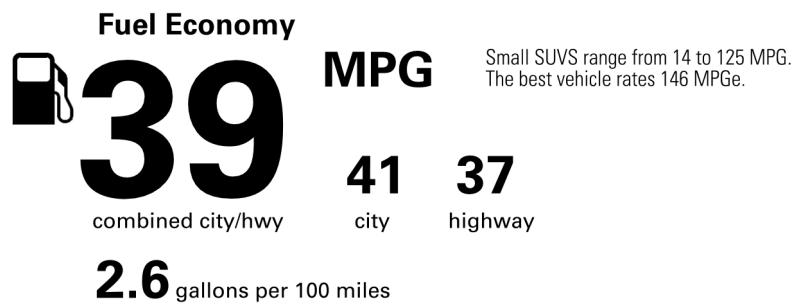

INSTALLED OPTIONS
 BASE MANUFACTURER'S SUGGESTED RETAIL PRICE

** Cold Area Package: Heated Steering Wheel	150.00
** Digital Rearview Mirror	200.00
** Head-Up Display	900.00
** Lexus Interface with 14-in Touchscreen Display; Drive Connect with Cloud Navigation, Intelligent Assistant, and Destination Assist - 3-Year Trial. 4G Network Dependent.	1,205.00
** Panoramic View Monitor	800.00
** Wireless Phone Charger	75.00
** Multimedia Screen Protector - Glass	109.00
** Black Emblem Overlays	325.00
** SiriusXM(R) 33mo. added to std 3mo. trial	350.00
** Cargo Mat / Cargo Net / Key Glove	245.00
** Illuminated Door Sills	460.00

\$48,650.00

Not Original - Copy

Created on 2026-04-30 16:22:26 (UTC)

EPA DOT Fuel Economy and Environment

Gasoline Vehicle

You save \$500
 in fuel costs over 5 years compared to the average new vehicle.

Annual fuel cost \$1,600