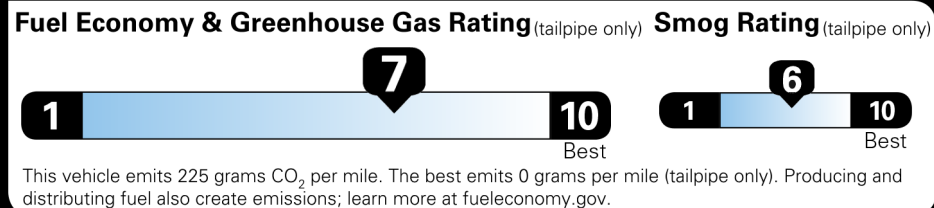

\$48,650.00

Not Original - Copy

Created on 2026-04-30 16:22:26 (UTC)

EPA DOT Fuel Economy and Environment

Gasoline Vehicle

You save \$500
 in fuel costs over 5 years compared to the average new vehicle.

Annual fuel cost \$1,600