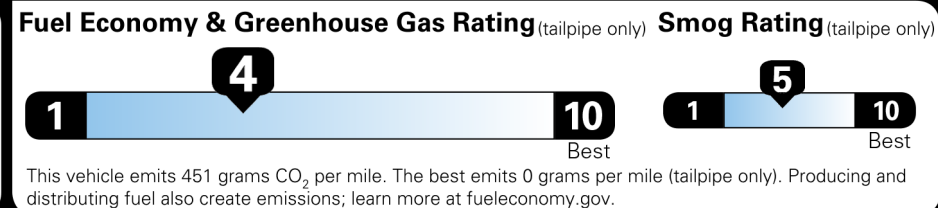

You spend $6,250
more in fuel costs over 5 years compared to the average new vehicle.

Annual fuel cost $3,200