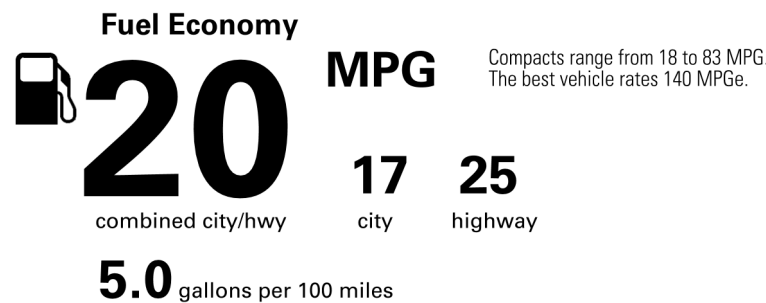

\$63,370.00

Not Original - Copy

Created on 2024-09-10 10:06:53 (UTC)

EPA DOT Fuel Economy and Environment

Gasoline Vehicle

You spend \$6,250
 more in fuel costs over 5 years compared to the average new vehicle.