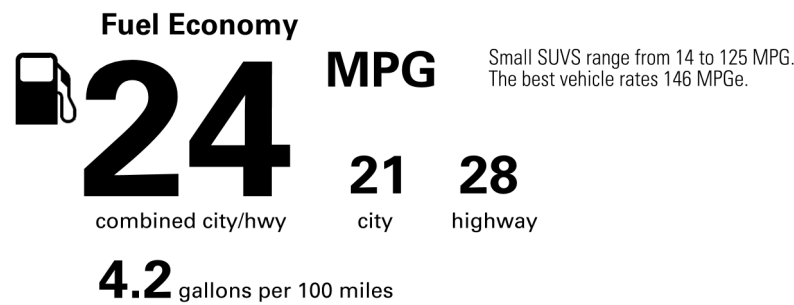

See Lexus.com/NX for more details.

INSTALLED OPTIONS

BASE MANUFACTURER'S SUGGESTED RETAIL PRICE

\$51,490.00

- ** Cold Area Package: Heated Steering Wheel 150.00
- ** Front Cross Traffic Alert and Lane Change Assist 270.00
- ** 20-in Alloy Wheels 1,310.00
- ** Mark Levinson(R) Premium Audio System 1,020.00
- ** Premium Paint 500.00
- ** Panorama Glass Roof 500.00
- ** Panoramic View Monitor 800.00
- ** Wireless Phone Charger 75.00
- ** SiriusXM(R) 33mo. added to std 3mo. trial 350.00
- ** AWFL / Cargo Mat 350.00
- ** Black Emblem Overlays 325.00
- ** Illuminated Door Sills 460.00
- ** Cargo Net 80.00
- ** Key Glove 25.00
- ** Wheel Locks 99.00

Not Original - Copy

Created on 2026-04-22 19:22:54 (UTC)

EPA DOT Fuel Economy and Environment

Gasoline Vehicle

You spend \$4,500 more in fuel costs over 5 years compared to the average new vehicle.

Annual fuel cost \$2,600