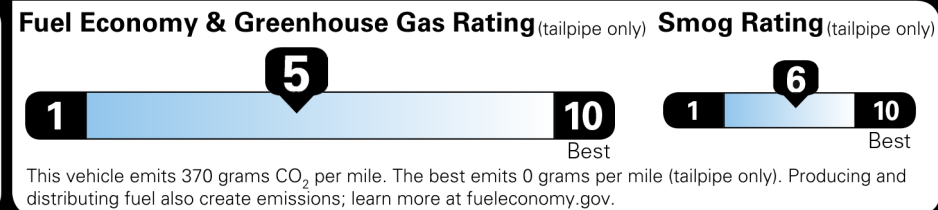

Not Original - Copy

Created on 2026-04-22 19:22:54 (UTC)

EPA DOT Fuel Economy and Environment

Gasoline Vehicle

You spend \$4,500 more in fuel costs over 5 years compared to the average new vehicle.

Annual fuel cost \$2,600