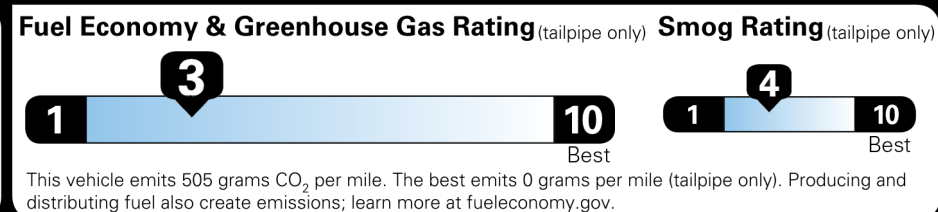

Not Original - Copy

Created on 2026-03-31 10:09:29 (UTC)

EPA DOT Fuel Economy and Environment

Gasoline Vehicle

You spend \$9,750
 more in fuel costs over 5 years compared to the average new vehicle.

Annual fuel cost \$3,650