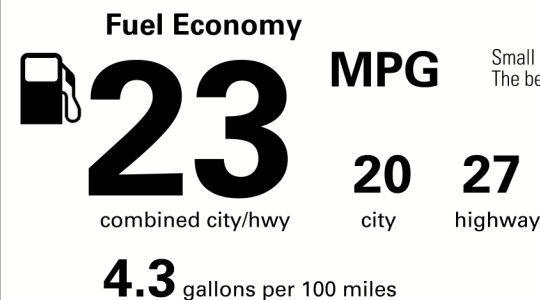

MANUFACTURER'S SUGGESTED RETAIL PRICE

** 20" Dark Silver Alloy Wheels with Machined Finish	1,130.00
** Heated and Ventilated Front Seats	640.00
** 12.3" Navigation System/12-speaker Premium Audio	2,285.00
** Touch-Free Power Rear Door with Kick Sensor	150.00
** Premium Paint	425.00
** Premium Package Includes: Wood Trim, Driver Seat Memory, Exterior Mirror Memory, Steering Wheel Memory	480.00
** Panoramic View Monitor with Intuitive Parking Assist and Rear Cross Traffic Braking	1,365.00
** Power Tilt/Slide Moonroof and Aluminum Roof Rails	1,350.00
** Wood & Leather Heated Steering Wheel	450.00
** Cargo Mat/Cargo Net/Wheel Locks/Key Glove	325.00

\$45,070.00

Not Original - Copy

Created on 2021-02-02 08:41:59 (UTC)

EPA DOT Fuel Economy and Environment

Gasoline Vehicle

You spend \$1,250 more in fuel costs over 5 years compared to the average new vehicle.

Annual fuel cost \$1,750

Actual results will vary for many reasons, including driving conditions and how you drive and maintain your vehicle. The average new vehicle gets 27 MPG and costs \$7,500 to fuel over 5 years. Cost estimates are based on 15,000 miles per year at \$2.70 per gallon. MPGe is miles per gasoline gallon equivalent. Vehicle emissions are a significant cause of climate change and smog.