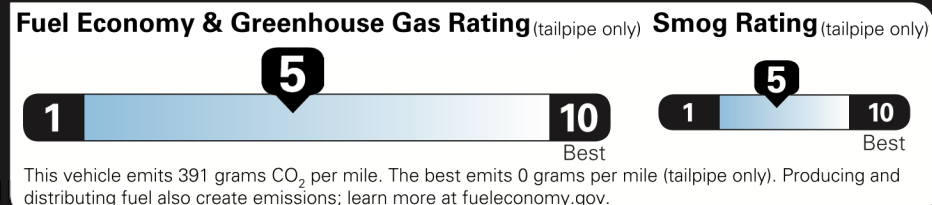

You spend $1,250 more in fuel costs over 5 years compared to the average new vehicle.

Annual fuel cost $1,750