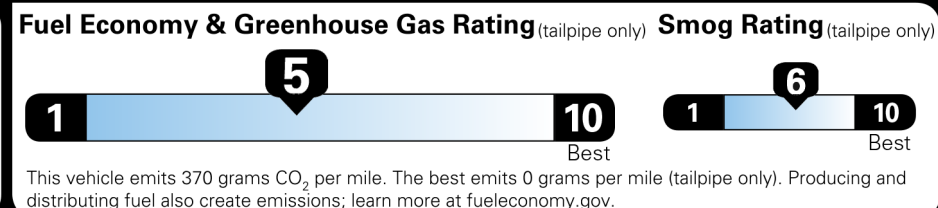

Not Original - Copy

Created on 2026-04-13 23:22:46 (UTC)

EPA DOT Fuel Economy and Environment

Gasoline Vehicle

You spend \$4,500
 more in fuel costs over 5 years compared to the average new vehicle.

Annual fuel cost \$2,600