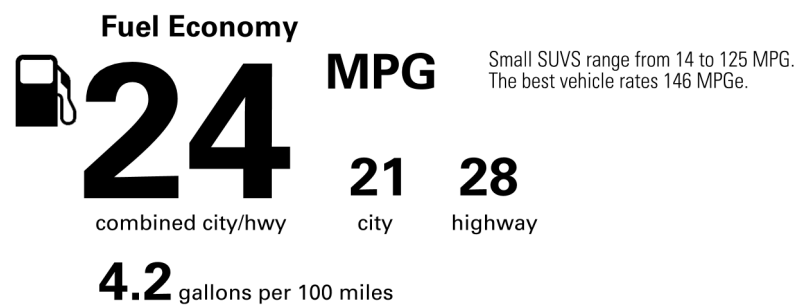

See Lexus.com/NX for more details.

INSTALLED OPTIONS

BASE MANUFACTURER'S SUGGESTED RETAIL PRICE

\$51,490.00

- ** Cold Area Package: Heated Steering Wheel 150.00
- ** Front Cross Traffic Alert and Lane Change Assist 270.00
- ** 20-in Alloy Wheels 1,310.00
- ** Mark Levinson(R) Premium Audio System 1,020.00
- ** Panorama Glass Roof 500.00
- ** Panoramic View Monitor 800.00
- ** Wireless Phone Charger 75.00
- ** SiriusXM(R) 33mo. added to std 3mo. trial 350.00
- ** Illuminated Door Sills 460.00
- ** Cargo Mat / Cargo Net / Key Glove 245.00

Not Original - Copy

Created on 2026-04-13 23:22:46 (UTC)

EPA DOT Fuel Economy and Environment

Gasoline Vehicle

You spend \$4,500
 more in fuel costs over 5 years compared to the average new vehicle.

Annual fuel cost \$2,600