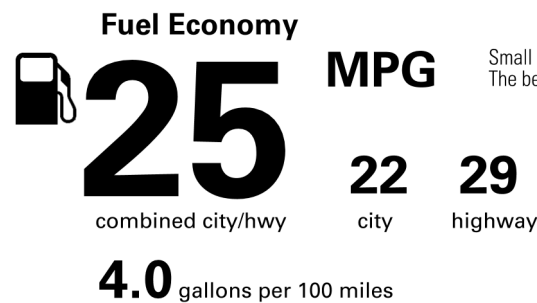

INSTALLED OPTIONS

BASE MANUFACTURER'S SUGGESTED RETAIL PRICE

\$52,700.00

- ** Convenience Package: Panoramic View Monitor; Traffic Jam Assist (Requires Drive Connect Subscription; 3-Year Trial Included. 4G Network Dependent.) 1,420.00
- ** Digital Key (Requires Remote Connect Subscription; 3YR Trial Incl.) 4G Network Dependent. 375.00
- ** Lexus Interface with 14-in Touchscreen Display; Drive Connect with Cloud Navigation, Intelligent Assistant, and Destination Assist - 3-Year Trial. 4G Network Dependent. 1,105.00
- ** Power Rear Door with Kick Sensor 150.00
- ** Premium Paint 500.00
- ** SiriusXM(R) 33mo. added to std 3mo. trial 350.00
- ** All Weather Floor Liner, All Weather Cargo Mat 360.00
- ** Cargo Net 80.00
- ** Key Glove 25.00
- ** Wheel Locks 99.00

Not Original - Copy

Created on 2026-04-10 23:22:33 (UTC)

EPA DOT Fuel Economy and Environment

Gasoline Vehicle

You spend \$4,000 more in fuel costs over 5 years compared to the average new vehicle.

Annual fuel cost \$2,500