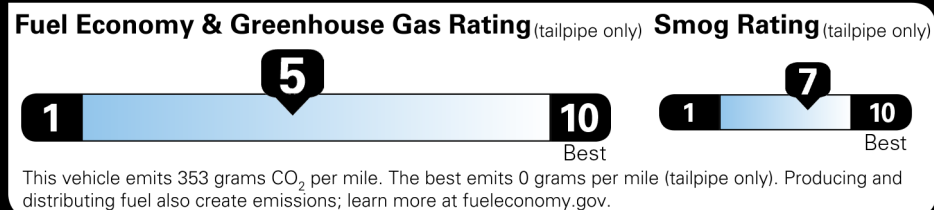

Actual results will vary for many reasons, including driving conditions and how you drive and maintain your vehicle. The average new vehicle gets 28 MPG and costs $8,000 to fuel over 5 years. Cost estimates are based on 15,000 miles per year at $3.65 per gallon. MPGe is miles per gasoline gallon equivalent. Vehicle emissions are a significant cause of climate change and smog.

fueleconomy.gov
Calculate personalized estimates and compare vehicles

MANUFACTURER'S SUGGESTED RETAIL PRICE†	$58,470.00
DELIVERY, PROCESSING AND HANDLING FEE	1,150.00
TOTAL	$59,620.00

†Manufacturer's suggested retail price excludes delivery processing and handling fees, license and title fees, applicable federal, state and local taxes, and dealer and distributor options and accessories.

LEXUS IS PLEASED TO OFFER THE FOLLOWING OWNER SUPPORT PACKAGE WITH EACH NEW LEXUS

- 24 hour, 365 day/yr, roadside assistance plan
- Complimentary 1st and 2nd scheduled maintenance services
- Lodging for emergency breakdown 100 miles from home

An extended service contract may be available for this vehicle. Ask dealer for details.

GOVERNMENT 5-STAR SAFETY RATINGS

This vehicle has not been rated by the government for overall vehicle score, frontal crash, side crash or rollover risk.

Star ratings range from 1 to 5 stars (★★★★★) with 5 being the highest. Source: National Highway Traffic Safety Administration (NHTSA)

www.safercar.gov or 1-888-327-4236

720 L018

LML1E2N1S0F0W1