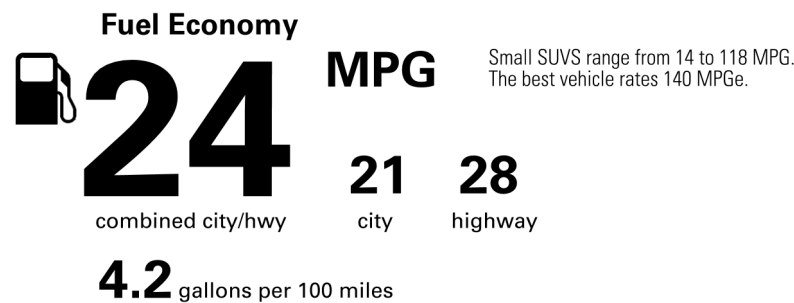

Not Original - Copy

Created on 2024-05-17 23:22:25 (UTC)

EPA DOT Fuel Economy and Environment

Gasoline Vehicle

You spend \$3,750
 more in fuel costs over 5 years compared to the average new vehicle.

Annual fuel COST
\$2,650