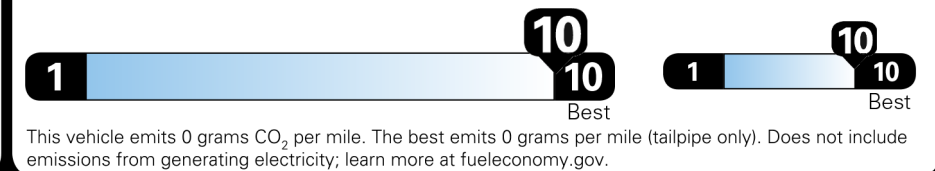

Not Original - Copy

Created on 2026-03-12 10:09:38 (UTC)

EPA DOT Fuel Economy and Environment

You save \$5,000 in fuel costs over 5 years compared to the average new vehicle.

Annual fuel COST

\$700

Fuel Economy & Greenhouse Gas Rating (tailpipe only) Smog Rating (tailpipe only)