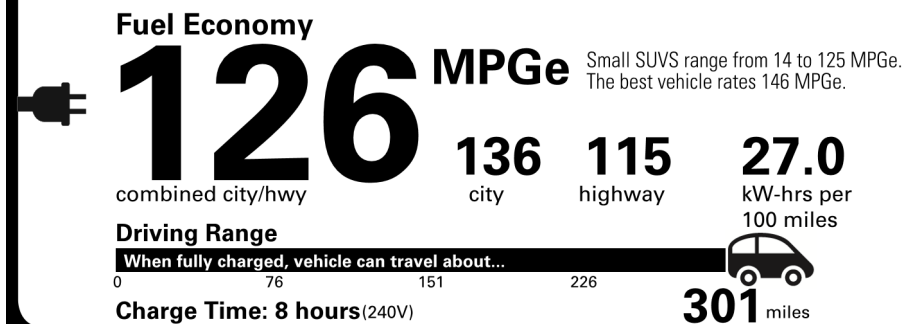

See Lexus.com/RZ for more details.

INSTALLED OPTIONS

BASE MANUFACTURER'S SUGGESTED RETAIL PRICE

\$48,200.00

- ** Cold Area Package: Headlamp Washers, Windshield Wiper De-Icer, Front Radiant Heater 375.00
- ** Convenience Package: Traffic Jam Assist (Requires Drive Connect Subscription; 3-Year Trial Included. 4G Network Dependent.), Advanced Park with Remote Park 1,100.00

Not Original - Copy

Created on 2026-03-12 10:09:38 (UTC)

EPA DOT Fuel Economy and Environment

You save \$5,000 in fuel costs over 5 years compared to the average new vehicle.

Annual fuel COST

\$700

Fuel Economy & Greenhouse Gas Rating (tailpipe only) Smog Rating (tailpipe only)