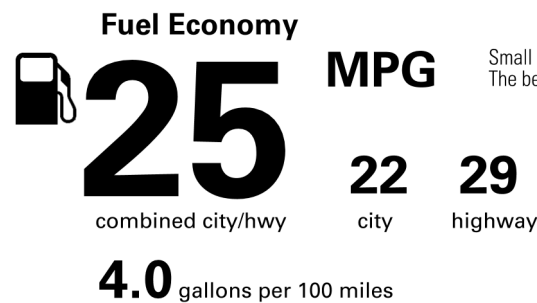

Not Original - Copy

Created on 2026-03-17 16:22:31 (UTC)

EPA DOT Fuel Economy and Environment

Gasoline Vehicle

You spend \$4,000
 more in fuel costs over 5 years compared to the average new vehicle.

Annual fuel cost \$2,500