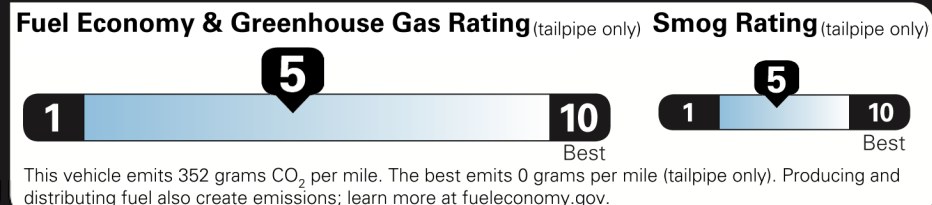

Actual results will vary for many reasons, including driving conditions and how you drive and maintain your vehicle. The average new vehicle gets 27 MPG and costs $7,500 to fuel over 5 years. Cost estimates are based on 15,000 miles per year at $2.70 per gallon. MPGe is miles per gasoline gallon equivalent. Vehicle emissions are a significant cause of climate change and smog.

fueleconomy.gov

Calculate personalized estimates and compare vehicles

GOVERNMENT 5-STAR SAFETY RATINGS

Overall Vehicle Score ★★★★★

Based on the combined ratings of frontal, side and rollover. Should ONLY be compared to other vehicles of similar size and weight.

Frontal Crash Driver Passenger ★★★★★

Based on the risk of injury in a frontal impact. Should ONLY be compared to other vehicles of similar size and weight.

Side Crash Front seat Rear seat ★★★★★

Based on the risk of injury in a side impact.

Rollover ★★★★★

Based on the risk of rollover in a single-vehicle crash.

Star ratings range from 1 to 5 stars (★★★★★) with 5 being the highest.

Source: National Highway Traffic Safety Administration (NHTSA)

www.safercar.gov or 1-888-327-4236

SUB-TOTAL $47,035.00

DELIVERY, PROCESSING AND HANDLING FEE 1,075.00

TOTAL **$48,110.00**

APPLICABLE FEDERAL TAXES NOT INCLUDED

Manufacturer's suggested retail price includes manufacturer's recommended pre-delivery service.

License and title fees, state, local and applicable federal taxes, and dealer installed options and accessories are not included in the manufacturer's suggested retail price.

LEXUS NEW VEHICLE LIMITED WARRANTY

- 4YR / 50000 mile basic coverage
- 6YR / 70000 mile powertrain coverage
- 6YR / Unlimited mile corrosion perforation warranty

See your Warranty and Services Guide for details.

LEXUS IS PLEASED TO OFFER THE FOLLOWING OWNER SUPPORT PACKAGE WITH EACH NEW LEXUS

- 24 hour, 365 day/yr. roadside assistance plan
- Complimentary 1st and 2nd scheduled maintenance services
- Lodging for emergency breakdown 100 miles from home

An extended service contact may be available for this vehicle. Ask dealer for details

LML2E2N1S0F0W0

733 L778