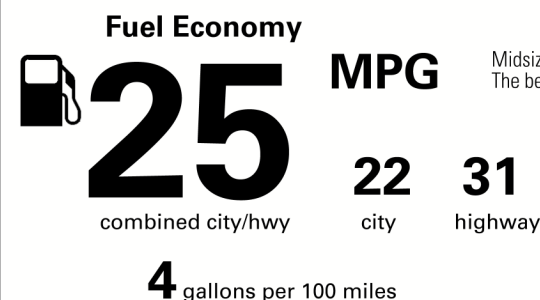

\$45,800.00

Not Original - Copy

Created on 2021-08-23 13:24:31 (UTC)

EPA DOT Fuel Economy and Environment

Gasoline Vehicle

Midsized Cars range from 14 to 142 MPG. The best vehicle rates 141 MPGe.

You spend \$500 more in fuel costs over 5 years compared to the average new vehicle.