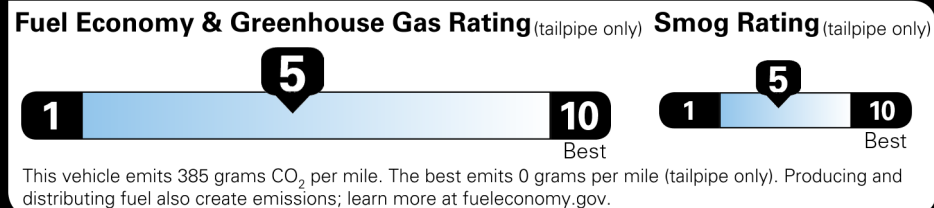

\$51,870.00

Not Original Copy

Created on 2023-04-24 16:47:39 (UTC)

EPA DOT Fuel Economy and Environment

Gasoline Vehicle

Fuel Economy

23 MPG
 combined city/hwy

20 city 28 highway

4.3 gallons per 100 miles

Subcompacts range from 15 to 113 MPG. The best vehicle rates 132 MPGe.

You spend \$4,000
 more in fuel costs over 5 years compared to the average new vehicle.

Annual fuel cost

\$2,400