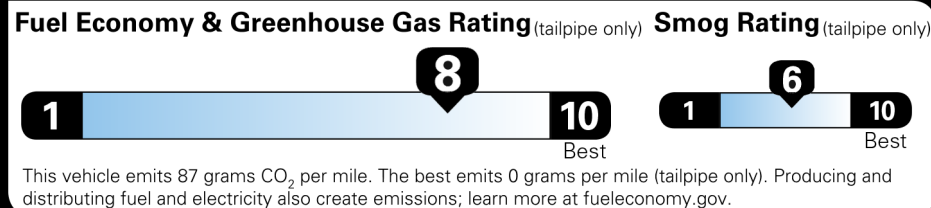

Not Original Copy

Created on 2025-11-25 11:11:19 (UTC)

EPA DOT Fuel Economy and Environment

Plug-In Hybrid Vehicle Electricity-Gasoline

Fuel Economy Small SUVs range from 14 to 125 MPGe. The best vehicle rates 146 MPGe.

You save \$2,000
 in fuel costs over 5 years compared to the average new vehicle.

Annual fuel cost \$1,300

Actual results will vary for many reasons, including driving conditions and how you drive and maintain your vehicle. The average new vehicle gets 29 MPG and costs \$8,500 to fuel over 5 years. Cost estimates are based on 15,000 miles per year at \$4.15 per gallon and \$0.17 per kW-hr. This is a dual fueled automobile. MPGe is miles per gasoline gallon equivalent. Vehicle emissions are a significant cause of climate change and smog.