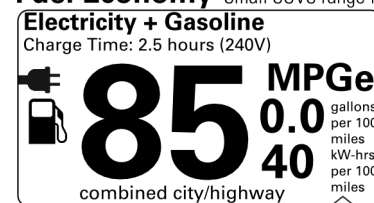

See Lexus.com/RX for details

INSTALLED OPTIONS

BASE MANUFACTURER'S SUGGESTED RETAIL PRICE

\$71,860.00

- ** Convenience Package: Panoramic View Monitor; Traffic Jam Assist (Requires Drive Connect Subscription; 3-Year Trial Included. 4G Network Dependent.) 1,420.00
- ** Mark Levinson(R) Premium Audio System 1,160.00
- ** Advanced Park with Remote Park 480.00
- ** Power Rear Door with Kick Sensor 150.00
- ** Premium Paint 500.00
- ** Technology Package: Digital Rearview Mirror; Digital Key (Requires Remote Connect Subscription; 3-Year Trial Included. 4G Network Dependent.) 575.00
- ** Black Badge Overlays 325.00
- ** SiriusXM(R) 33mo. added to std 3mo. trial 350.00
- ** Carpet Cargo Mat/Cargo Net/Key Gloves/Wheel Locks 354.00

Not Original Copy

Created on 2025-11-25 11:11:19 (UTC)

EPA DOT Fuel Economy and Environment

Plug-In Hybrid Vehicle Electricity-Gasoline

Fuel Economy Small SUVs range from 14 to 125 MPGe. The best vehicle rates 146 MPGe.

You save \$2,000
 in fuel costs over 5 years compared to the average new vehicle.

Annual fuel cost \$1,300

Actual results will vary for many reasons, including driving conditions and how you drive and maintain your vehicle. The average new vehicle gets 29 MPG and costs \$8,500 to fuel over 5 years. Cost estimates are based on 15,000 miles per year at \$4.15 per gallon and \$0.17 per kW-hr. This is a dual fueled automobile. MPGe is miles per gasoline gallon equivalent. Vehicle emissions are a significant cause of climate change and smog.