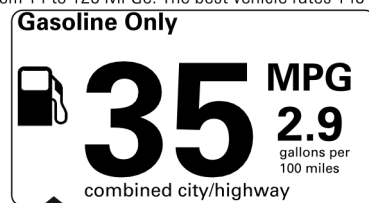

Not Original Copy

Created on 2025-11-25 11:11:19 (UTC)

EPA DOT Fuel Economy and Environment

Plug-In Hybrid Vehicle Electricity-Gasoline

Fuel Economy Small SUVs range from 14 to 125 MPGe. The best vehicle rates 146 MPGe.