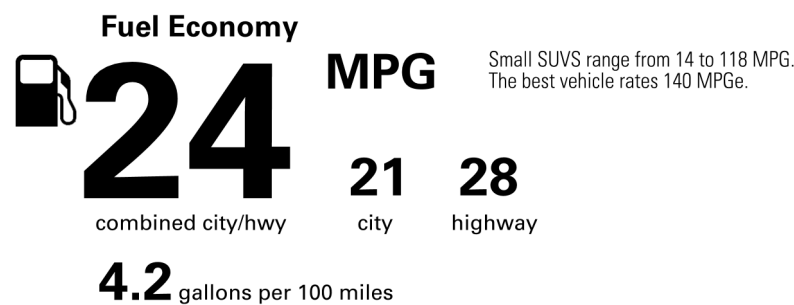

Not Original - Copy

Created on 2025-09-30 00:22:22 (UTC)

EPA DOT Fuel Economy and Environment

Gasoline Vehicle

You spend \$3,750
 more in fuel costs over 5 years compared to the average new vehicle.

Annual fuel COST
\$2,650