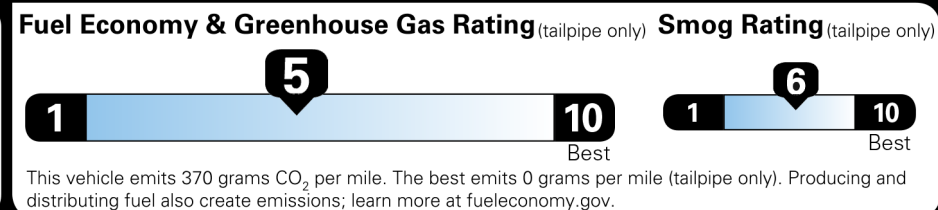

Not Original - Copy

Created on 2025-09-30 00:22:22 (UTC)

EPA DOT Fuel Economy and Environment

Gasoline Vehicle

You spend \$3,750
 more in fuel costs over 5 years compared to the average new vehicle.

Annual fuel COST
\$2,650